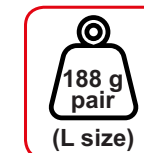

# ICE MASTER RUN

Anti-slip traction

Ref. 3176

Lightweight elastomer binding system envelops the foot for a performance fit

Integrated rear pull tab makes it easy to put on and remove

Extremely lightweight device designed for winter running

Robust stainless steel linking micro-chains for a better feel under foot while running

Available in 4 sizes for shoes from size 36 to 47

Special eyelets where the chains connect to the binding allow for optimal tensioning

13 stainless steel 8 mm spikes are evenly distributed under the sole of the shoe

Hard case is functional and compact with ventilation holes to allow the product to dry