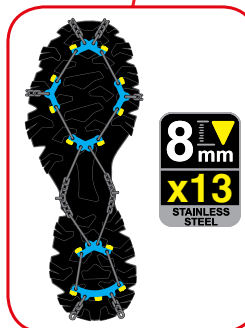

# ICE MASTER RUN

Anti-slip traction

Ref. 3176

Lightweight elastomer binding system envelops the foot for a performance fit

Integrated rear pull tab makes it easy to put on and remove

Extremely lightweight device designed for winter running

Robust stainless steel linking micro-chains for a better feel under foot while running

Available in 4 sizes for shoes from size 36 to 47

Special eyelets where the chains connect to the binding allow for optimal tensioning

13 stainless steel 8 mm spikes are evenly distributed under the sole of the shoe

Hard case is functional and compact with ventilation holes to allow the product to dry