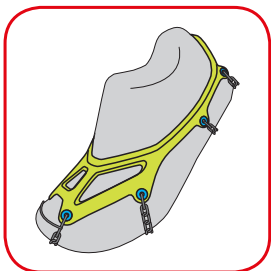

# ICE MASTER RUN

Anti-slip traction

Ref. 3176

Lightweight elastomer binding system envelops the foot for a performance fit

Integrated rear pull tab makes it easy to put on and remove

Extremely lightweight device designed for winter running

Robust stainless steel linking micro-chains for a better feel under foot while running

Available in 4 sizes for shoes from size 36 to 47

Special eyelets where the chains connect to the binding allow for optimal tensioning

13 stainless steel 8 mm spikes are evenly distributed under the sole of the shoe

Hard case is functional and compact with ventilation holes to allow the product to dry